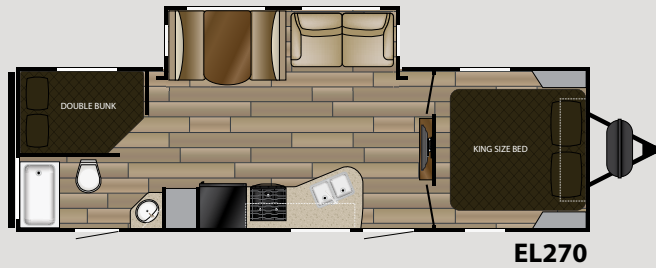

# EMBRACE

ULTRA-LITE

MEMORIES THAT LAST A LIFETIME!  
LIGHTWEIGHT LAMINATED HALF TON TRUCK TOWABLE

Model EL280

Model EL280

Model EL280

The ½ ton lighter duty truck towable, feature packed Embrace is everything you need for your relaxing weekend getaway or extended family vacation. With its oversized storage to interior vaulted ceilings and eye popping exterior, the Embrace is the ultimate home away from home.

Model EL 270

Model EL 270

Model EL 270

## Options

- LED TV
- Power Tongue Jack
- Bumper Mount LP BBQ Grill
- 15K BTU A/C upgrade
- 50 amp service (some models)
- 2nd 13.5 BTU A/C (requires 50 amp service)

Model	Length	Dry	Hitch	Height	Awning	Tanks
EL 250	' "			11' "	'	44 <sup>F</sup> 30 <sup>G</sup> 30 <sup>B</sup>
EL 270	32' 2"	5,595	640	11' 3"	'	44 <sup>F</sup> 30 <sup>G</sup> 30 <sup>B</sup>
EL 275	' "			11' "	'	44 <sup>F</sup> 60 <sup>G</sup> 30 <sup>B</sup>
EL 280	33' 4"	5,925	740	11' 3"	'	44 <sup>F</sup> 30 <sup>G</sup> 30 <sup>B</sup>
EL 310	36' 5"	6,615	855	11' 5"	'	44 <sup>F</sup> 30 <sup>G</sup> 30 <sup>B</sup>