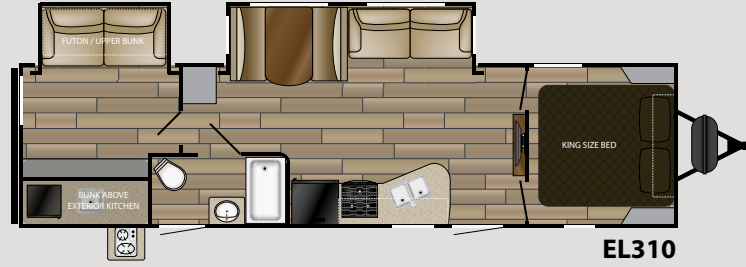

Model EL 270

Model EL 270

Model EL 270

## Standard Features

- Charging station with 12v and USB
- Oversized slam latch baggage doors
- Dexter E-Z lube hubs
- 15" radial tires with aluminum wheels
- Electric awning with integrated speakers
- Large assist grab handle with triple step entry
- One piece vinyl TPO membrane roof
- 6 gal DSI gas/electric water heater
- Electric slide-outs
- Black tank flush system
- Heated and enclosed underbelly
- 2" duct direct from furnace into underbelly
- Tri-tone high gloss gel coated fiberglass exterior
- Painted aerodynamic front fiberglass cap with LED lights
- LED interior lighting package
- GoPower solar prep package
- Friction Hinge system on all entry doors
- 30" primary entry door with triple step and light

## Options

- LED TV
- Power Tongue Jack
- Bumper Mount LP BBQ Grill
- 15K BTU A/C upgrade
- 50 amp service (some models)
- 2nd 13.5 BTU A/C (requires 50 amp service)

Model	Length	Dry	Hitch	Height	Awning	Tanks
EL 250	' "			11' "	'	44 <sup>F</sup> 30 <sup>G</sup> 30 <sup>B</sup>
EL 270	32' 2"	5,595	640	11' 3"	'	44 <sup>F</sup> 30 <sup>G</sup> 30 <sup>B</sup>
EL 275	' "			11' "	'	44 <sup>F</sup> 60 <sup>G</sup> 30 <sup>B</sup>
EL 280	33' 4"	5,925	740	11' 3"	'	44 <sup>F</sup> 30 <sup>G</sup> 30 <sup>B</sup>
EL 310	36' 5"	6,615	855	11' 5"	'	44 <sup>F</sup> 30 <sup>G</sup> 30 <sup>B</sup>