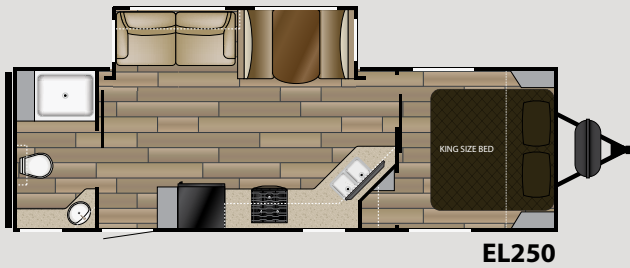

# EMBRACE

ULTRA-LITE

MEMORIES THAT LAST A LIFETIME!  
LIGHTWEIGHT LAMINATED HALF TON TRUCK TOWABLE

Model EL280

Model EL280

Model EL280

The ½ ton lighter duty truck towable, feature packed Embrace is everything you need for your relaxing weekend getaway or extended family vacation. With its oversized storage to interior vaulted ceilings and eye popping exterior, the Embrace is the ultimate home away from home.

Model EL 270

Model EL 270

Model EL 270

## Options

- LED TV
- Power Tongue Jack
- Bumper Mount LP BBQ Grill
- 15K BTU A/C upgrade
- 50 amp service (some models)
- 2nd 13.5 BTU A/C (requires 50 amp service)

Model	Length	Dry	Hitch	Height	Awning	Tanks
EL 250	' "			11' "	'	44 <sup>F</sup> 30 <sup>G</sup> 30 <sup>B</sup>
EL 270	32' 2"	5,595	640	11' 3"	'	44 <sup>F</sup> 30 <sup>G</sup> 30 <sup>B</sup>
EL 275	' "			11' "	'	44 <sup>F</sup> 60 <sup>G</sup> 30 <sup>B</sup>
EL 280	33' 4"	5,925	740	11' 3"	'	44 <sup>F</sup> 30 <sup>G</sup> 30 <sup>B</sup>
EL 310	36' 5"	6,615	855	11' 5"	'	44 <sup>F</sup> 30 <sup>G</sup> 30 <sup>B</sup>