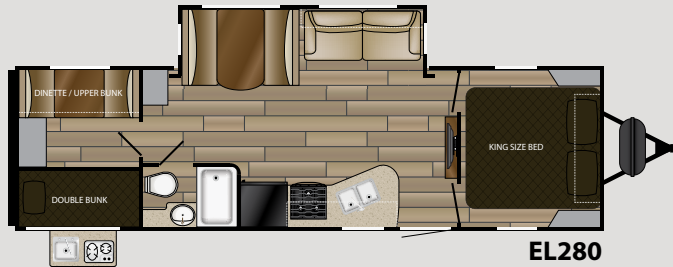

# EMBRACE

ULTRA-LITE

MEMORIES THAT LAST A LIFETIME!  
LIGHTWEIGHT LAMINATED HALF TON TRUCK TOWABLE

Model EL280

Model EL280

Model EL280

The ½ ton lighter duty truck towable, feature packed Embrace is everything you need for your relaxing weekend getaway or extended family vacation. With its oversized storage to interior vaulted ceilings and eye popping exterior, the Embrace is the ultimate home away from home.

Model EL 270

Model EL 270

Model EL 270

## Options

- LED TV
- Power Tongue Jack
- Bumper Mount LP BBQ Grill
- 15K BTU A/C upgrade
- 50 amp service (some models)
- 2nd 13.5 BTU A/C (requires 50 amp service)

Model	Length	Dry	Hitch	Height	Awning	Tanks
EL 250	' "			11' "	'	44 <sup>F</sup> 30 <sup>G</sup> 30 <sup>B</sup>
EL 270	32' 2"	5,595	640	11' 3"	'	44 <sup>F</sup> 30 <sup>G</sup> 30 <sup>B</sup>
EL 275	' "			11' "	'	44 <sup>F</sup> 60 <sup>G</sup> 30 <sup>B</sup>
EL 280	33' 4"	5,925	740	11' 3"	'	44 <sup>F</sup> 30 <sup>G</sup> 30 <sup>B</sup>
EL 310	36' 5"	6,615	855	11' 5"	'	44 <sup>F</sup> 30 <sup>G</sup> 30 <sup>B</sup>